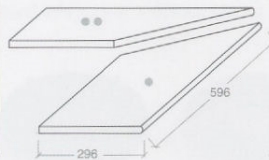

Porcelain Stoneware

Corners Edges & Trims

Round

60x60 cm

60x60 cm corner

30x60 cm

30x60 cm internal corner

30x60 cm external corner

Top

30x60

Hole tech_Led

60x60 cm

Combo

15X20X60 cm

Stair

20X60 cm

angolare 20X20 cm corner

Pool Grids

20 mm porcelain stoneware + 4 mm thermoplastic acrylic resin

25x60 cm

25x60 cm corner

Stripe sp. 20 mm

20x60 cm

20x60 cm corner