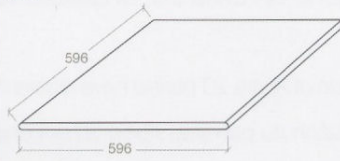

Porcelain Stoneware

Corners Edges & Trims

Round

60x60 cm

60x60 cm corner

30x60 cm

30x60 cm internal corner

30x60 cm external corner

Top

30x60

Hole tech_Led

60x60 cm

Combo

15X20X60 cm

Stair

20X60 cm

angolare 20X20 cm corner

Pool Grids

20 mm porcelain stoneware + 4 mm thermoplastic acrylic resin

25x60 cm

25x60 cm corner

Stripe sp. 20 mm

20x60 cm

20x60 cm corner