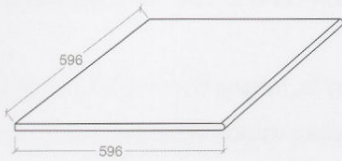

Porcelain Stoneware

Corners Edges & Trims

Round

60x60 cm

60x60 cm corner

30x60 cm

30x60 cm internal corner

30x60 cm external corner

Top

30x60

Hole tech_Led

60x60 cm

Combo

15X20X60 cm

Stair

20X60 cm

angolare 20X20 cm corner

Pool Grids

20 mm porcelain stoneware + 4 mm thermoplastic acrylic resin

25x60 cm

25x60 cm corner

Stripe sp. 20 mm

20x60 cm

20x60 cm corner