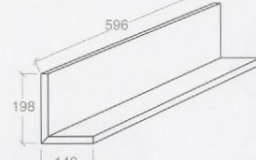

Porcelain Stoneware

Corners Edges & Trims

Round

60x60 cm

60x60 cm corner

30x60 cm

30x60 cm internal corner

30x60 cm external corner

Top

30x60

Hole tech_Led

60x60 cm

Combo

15X20X60 cm

Stair

20X60 cm

angolare 20X20 cm corner

Pool Grids

20 mm porcelain stoneware + 4 mm thermoplastic acrylic resin

25x60 cm

25x60 cm corner

Stripe sp. 20 mm

20x60 cm

20x60 cm corner