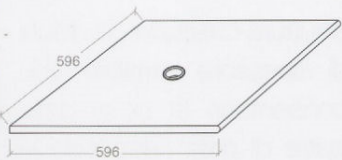

Porcelain Stoneware

Corners Edges & Trims

Round

60x60 cm

60x60 cm corner

30x60 cm

30x60 cm internal corner

30x60 cm external corner

Top

30x60

Hole tech_Led

60x60 cm

Combo

15X20X60 cm

Stair

20X60 cm

angolare 20X20 cm corner

Pool Grids

20 mm porcelain stoneware + 4 mm thermoplastic acrylic resin

25x60 cm

25x60 cm corner

Stripe sp. 20 mm

20x60 cm

20x60 cm corner