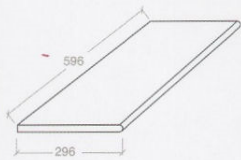

Porcelain Stoneware

Corners Edges & Trims

Round

60x60 cm

60x60 cm corner

30x60 cm

30x60 cm internal corner

30x60 cm external corner

Top

30x60

Hole tech_Led

60x60 cm

Combo

15X20X60 cm

Stair

20X60 cm

angolare 20X20 cm corner

Pool Grids

20 mm porcelain stoneware + 4 mm thermoplastic acrylic resin

25x60 cm

25x60 cm corner

Stripe sp. 20 mm

20x60 cm

20x60 cm corner