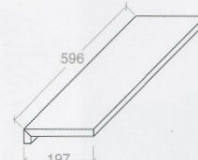

Porcelain Stoneware

Corners Edges & Trims

Round

60x60 cm

60x60 cm corner

30x60 cm

30x60 cm internal corner

30x60 cm external corner

Top

30x60

Hole tech_Led

60x60 cm

Combo

15X20X60 cm

Stair

20X60 cm

angolare 20X20 cm corner

Pool Grids

20 mm porcelain stoneware + 4 mm thermoplastic acrylic resin

25x60 cm

25x60 cm corner

Stripe sp. 20 mm

20x60 cm

20x60 cm corner