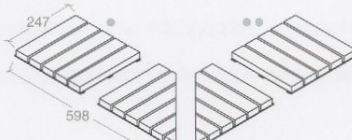

Porcelain Stoneware

Corners Edges & Trims

Round

60x60 cm

60x60 cm corner

30x60 cm

30x60 cm internal corner

30x60 cm external corner

angolare 20X20 cm corner

Pool Grids

20 mm porcelain stoneware + 4 mm thermoplastic acrylic resin

25x60 cm

25x60 cm corner

Stripe sp. 20 mm

20x60 cm

20x60 cm corner