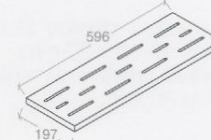

Porcelain Stoneware

Corners Edges & Trims

Round

60x60 cm

60x60 cm corner

30x60 cm

30x60 cm internal corner

30x60 cm external corner

Top

30x60

Hole tech_Led

60x60 cm

Combo

15X20X60 cm

Stair

20X60 cm

angolare 20X20 cm corner

Pool Grids

20 mm porcelain stoneware + 4 mm thermoplastic acrylic resin

25x60 cm

25x60 cm corner

Stripe sp. 20 mm

20x60 cm

20x60 cm corner