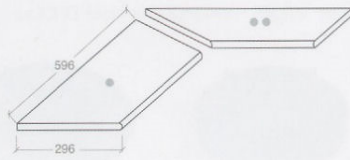

Porcelain Stoneware

Corners Edges & Trims

Round

60x60 cm

60x60 cm corner

30x60 cm

30x60 cm internal corner

30x60 cm external corner

Top

30x60

Hole tech_Led

60x60 cm

Combo

15X20X60 cm

Stair

20X60 cm

angolare 20X20 cm corner

Pool Grids

20 mm porcelain stoneware + 4 mm thermoplastic acrylic resin

25x60 cm

25x60 cm corner

Stripe sp. 20 mm

20x60 cm

20x60 cm corner