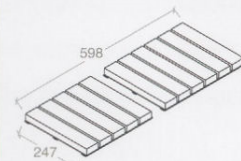

Porcelain Stoneware

Corners Edges & Trims

Round

60x60 cm

60x60 cm corner

30x60 cm

30x60 cm internal corner

30x60 cm external corner

Top

30x60

Hole tech_Led

60x60 cm

Combo

15X20X60 cm

Stair

20X60 cm

angolare 20X20 cm corner

Pool Grids

20 mm porcelain stoneware + 4 mm thermoplastic acrylic resin

25x60 cm

25x60 cm corner

Stripe sp. 20 mm

20x60 cm

20x60 cm corner