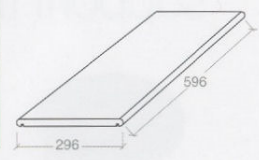

Porcelain Stoneware

Corners Edges & Trims

Round

60x60 cm

60x60 cm corner

30x60 cm

30x60 cm internal corner

30x60 cm external corner

Top

30x60

Hole tech_Led

60x60 cm

Combo

15X20X60 cm

Stair

20X60 cm

angolare 20X20 cm corner

Pool Grids

20 mm porcelain stoneware + 4 mm thermoplastic acrylic resin

25x60 cm

25x60 cm corner

Stripe sp. 20 mm

20x60 cm

20x60 cm corner